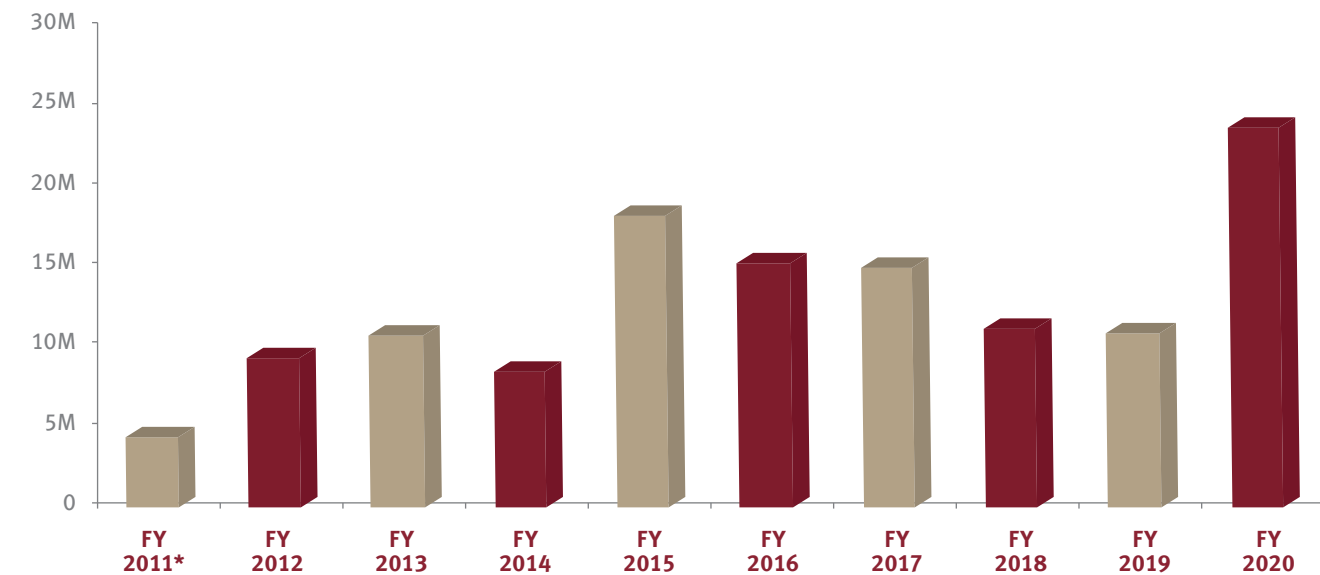

AMOUNT OF DONATIONS (IN US DOLLARS)

IN SUPPORT OF DONOR-FUNDED SCHOLARSHIPS AND AUB'S FINANCIAL AID PROGRAM