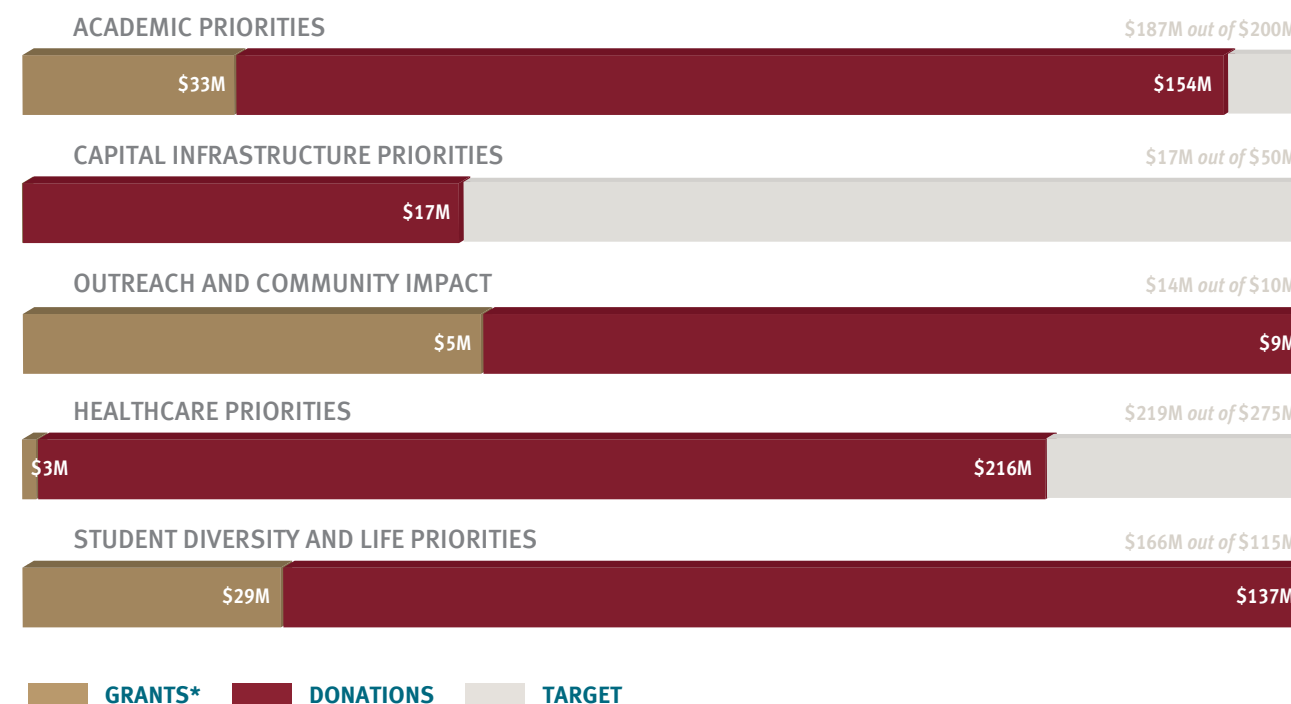

The success of the three global fundraising appeals is a tribute to all of you who are listed in this report – and far exceeded our expectations.

- We received a record number of gifts in FY 2020 (July 1, 2019-June 30, 2020): 6,175.
- We also raised more money for financial aid in 2019-20 than in any other year in our 154-year history: $23.8 million, more than double the amount of money we raised for financial aid in FY 2019.
- We also raised a larger proportion of money from first-time donors (28 percent) than at any other time in our history.
- We achieved unique opens for our fundraising appeals ranging from 33 to 45 percent.

Thanks to your extraordinary generosity, we have raised $603 million toward our $650 million campaign target, including $70 million through the Office of Grants and Contracts. Of the $603 million raised as of June 30, 2020, $187 million is for Academic Priorities, $17 million is for Capital Infrastructure, $14 million is for Outreach and Community Impact, $219 million is for Healthcare Priorities, and $166 million is for Student Diversity and Life Priorities (which includes scholarships).

CAMPAIGN PROGRESS

As of June 30, 2020

*Please refer to page 224 for a list of Funding Agencies for Grants