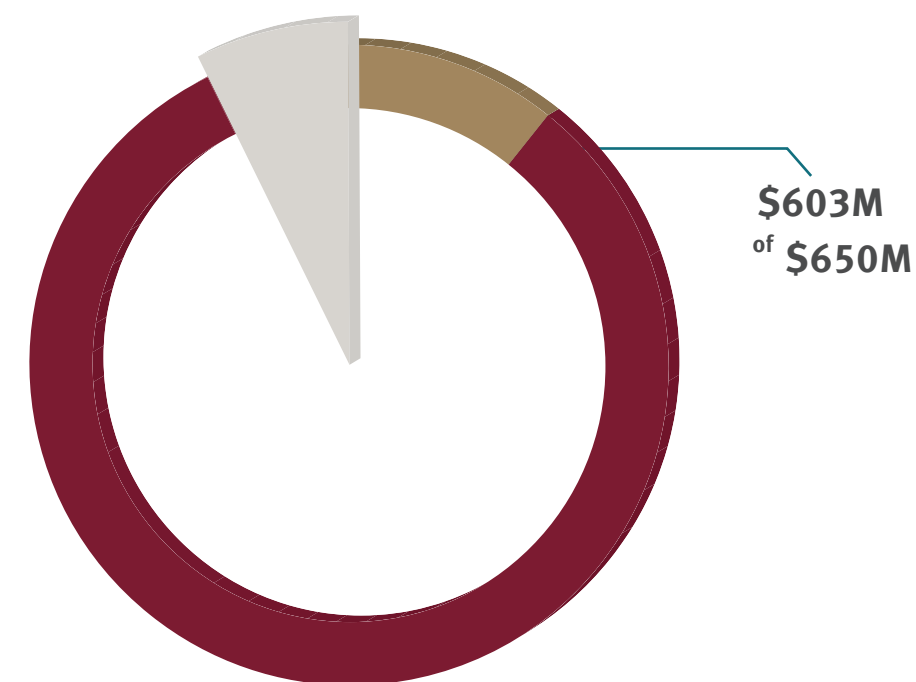

The success of the three global fundraising appeals is a tribute to all of you who are listed in this report – and far exceeded our expectations.

- We received a record number of gifts in FY 2020 (July 1, 2019-June 30, 2020): 6,175.
- We also raised more money for financial aid in 2019-20 than in any other year in our 154-year history: $23.8 million, more than double the amount of money we raised for financial aid in FY 2019.
- We also raised a larger proportion of money from first-time donors (28 percent) than at any other time in our history.
- We achieved unique opens for our fundraising appeals ranging from 33 to 45 percent.

Thanks to your extraordinary generosity, we have raised $603 million toward our $650 million campaign target, including $70 million through the Office of Grants and Contracts. Of the $603 million raised as of June 30, 2020, $187 million is for Academic Priorities, $17 million is for Capital Infrastructure, $14 million is for Outreach and Community Impact, $219 million is for Healthcare Priorities, and $166 million is for Student Diversity and Life Priorities (which includes scholarships).

CAMPAIGN PROGRESS

As of June 30, 2020

*Please refer to page 224 for a list of Funding Agencies for Grants