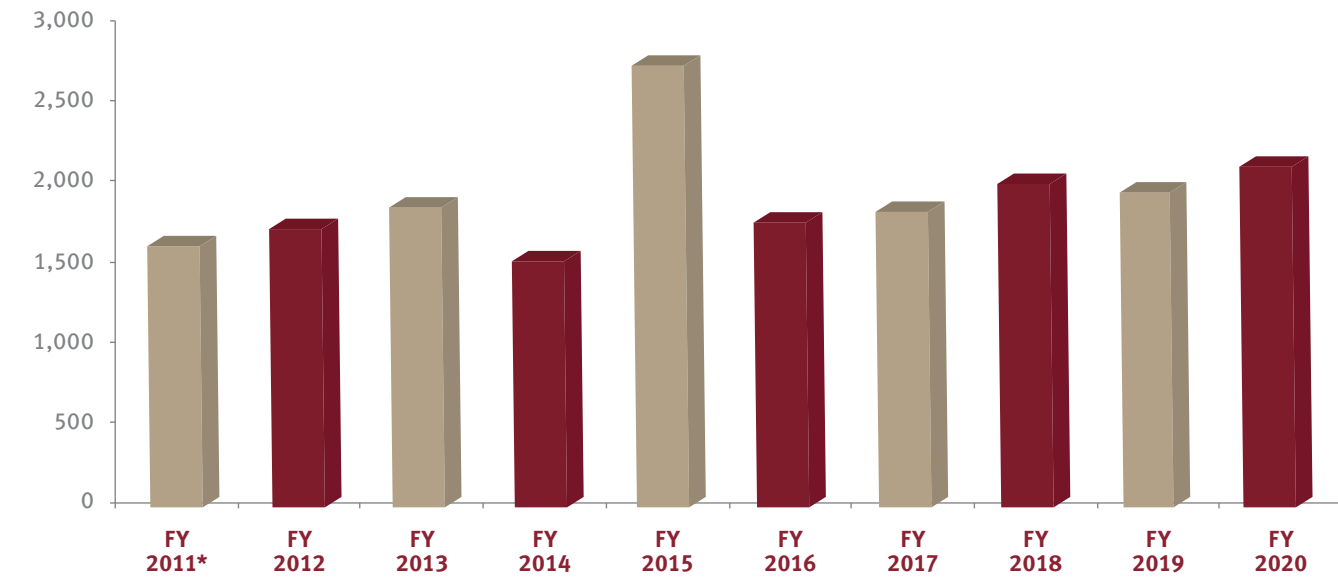

NUMBER OF DONATIONS

IN SUPPORT OF DONOR-FUNDED SCHOLARSHIPS AND AUB'S FINANCIAL AID PROGRAM