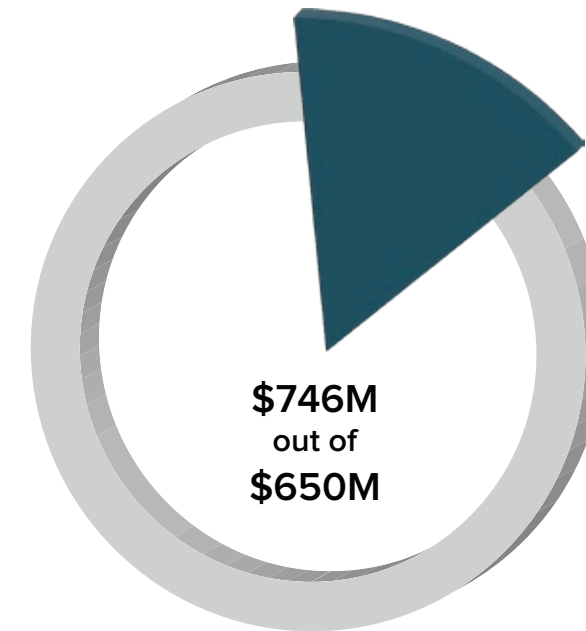

There have been a number of changes at our university during the course of this campaign as we shifted our priorities to ensure that we were responding most effectively to challenges that could not have been anticipated. Through it all, our commitment to the peoples of the Middle East and beyond has never wavered. As President Khuri noted in his Commencement address in June 2023, “When the next pandemic, challenge, economic or political collapse comes, let no one doubt the American University of Beirut’s resolve, ability, and determination to make an extraordinary difference in the lives of the peoples it serves.”

The total amount raised for the BOLDLY AUB campaign as of June 30, 2023, was $746 million as follows: $228 million for Academic Priorities, $18 million for Capital and Infrastructure Projects, $16 million for Outreach and Community Impact, $247 million for Healthcare Priorities, and $237 million for Student Diversity and Life on Campus. The $746 million was received in the form of 60,495 donations from 24,543 donors in 95 countries – including all of you who have made donations to support the BOLDLY campaign. In addition to awarding a record amount of financial assistance to our students during the course of the BOLDLY campaign, we have also been able to grow our endowment, contributing more than $217 million in new commitments to the endowment as of June 30, 2023.

CAMPAIGN PROGRESS

As of June 30, 2023

*Please refer to page 282 for a list of Funding Agencies for Grants