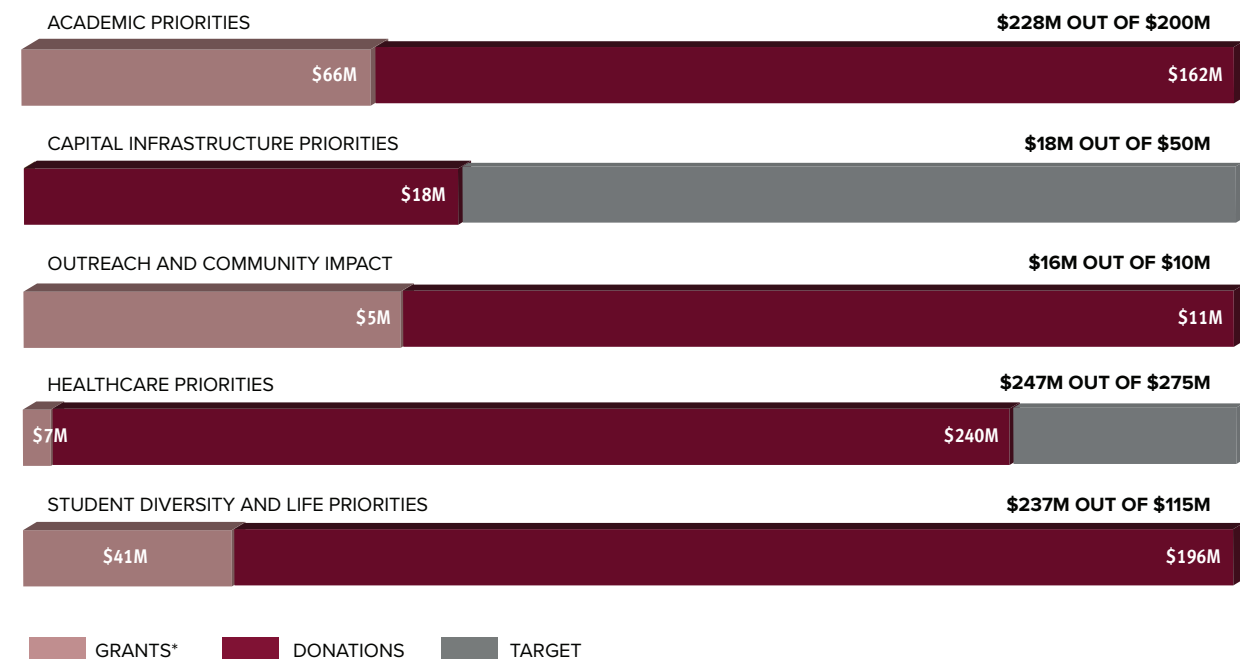

There have been a number of changes at our university during the course of this campaign as we shifted our priorities to ensure that we were responding most effectively to challenges that could not have been anticipated. Through it all, our commitment to the peoples of the Middle East and beyond has never wavered. As President Khuri noted in his Commencement address in June 2023, “When the next pandemic, challenge, economic or political collapse comes, let no one doubt the American University of Beirut’s resolve, ability, and determination to make an extraordinary difference in the lives of the peoples it serves.”

The total amount raised for the BOLDLY AUB campaign as of June 30, 2023, was $746 million as follows: $228 million for Academic Priorities, $18 million for Capital and Infrastructure Projects, $16 million for Outreach and Community Impact, $247 million for Healthcare Priorities, and $237 million for Student Diversity and Life on Campus. The $746 million was received in the form of 60,495 donations from 24,543 donors in 95 countries – including all of you who have made donations to support the BOLDLY campaign. In addition to awarding a record amount of financial assistance to our students during the course of the BOLDLY campaign, we have also been able to grow our endowment, contributing more than $217 million in new commitments to the endowment as of June 30, 2023.

CAMPAIGN PROGRESS

As of June 30, 2023

*Please refer to page 282 for a list of Funding Agencies for Grants