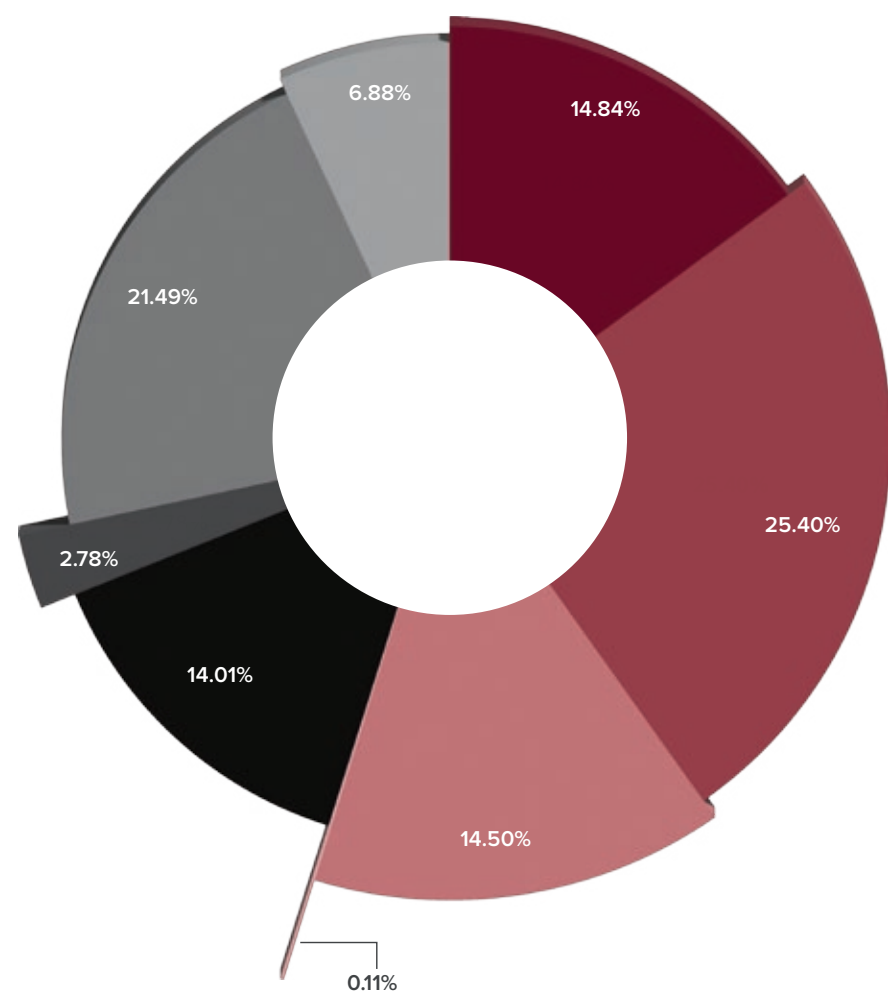

SOURCE OF GIFTS

by Amount and Number of Donations

(JULY 1, 2022 - JUNE 30, 2023)

AMOUNT OF DONATIONS

- TRUSTEES
- INDIVIDUALS
- FOUNDATIONS
- BEQUESTS
- BUSINESS
- FACULTY AND STAFF
- ALUMNI
- PRIVATE GROUPS