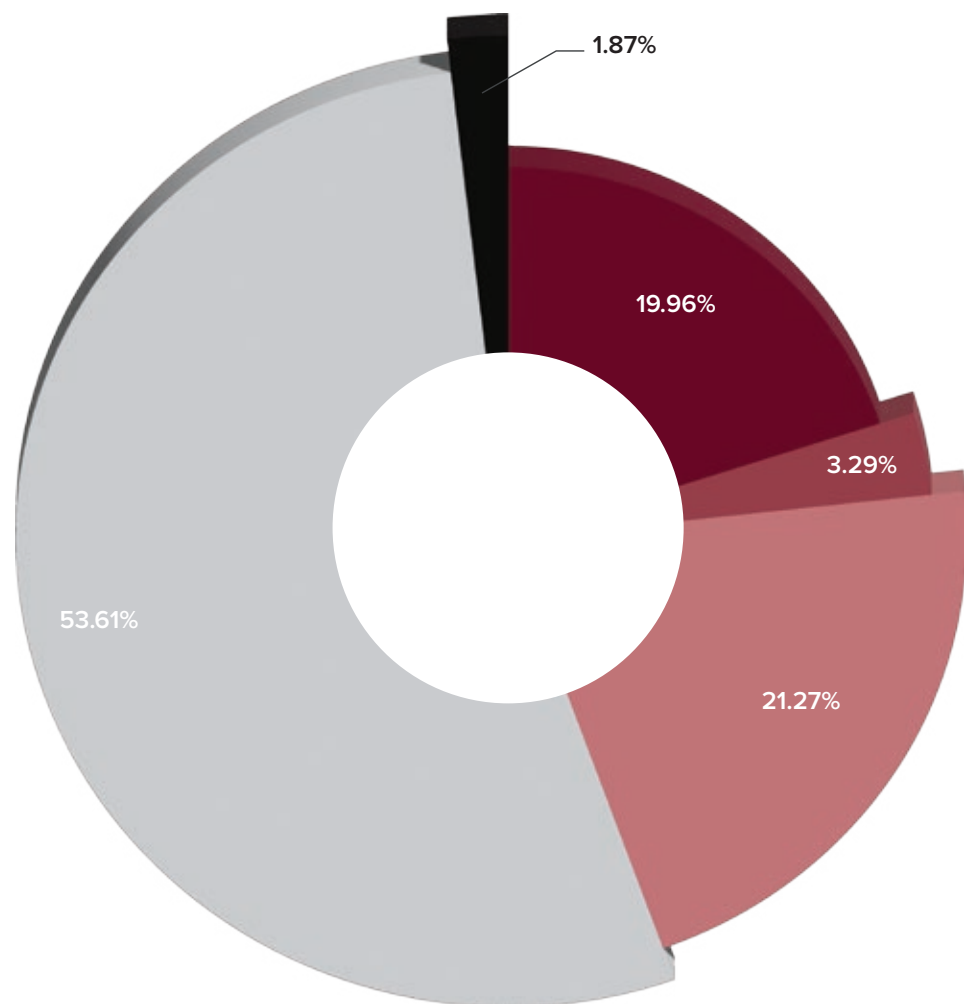

FINANCES

Operating Revenues and Expenses in US Dollars

(JULY 1, 2021 - JUNE 30, 2022)

REVENUES

- EDUCATIONAL SERVICES
- INVESTMENT INCOME
- CONTRIBUTIONS, GRANTS AND CONTRACT
- HEALTH SERVICES
- AUXILIARY ENTERPRISES