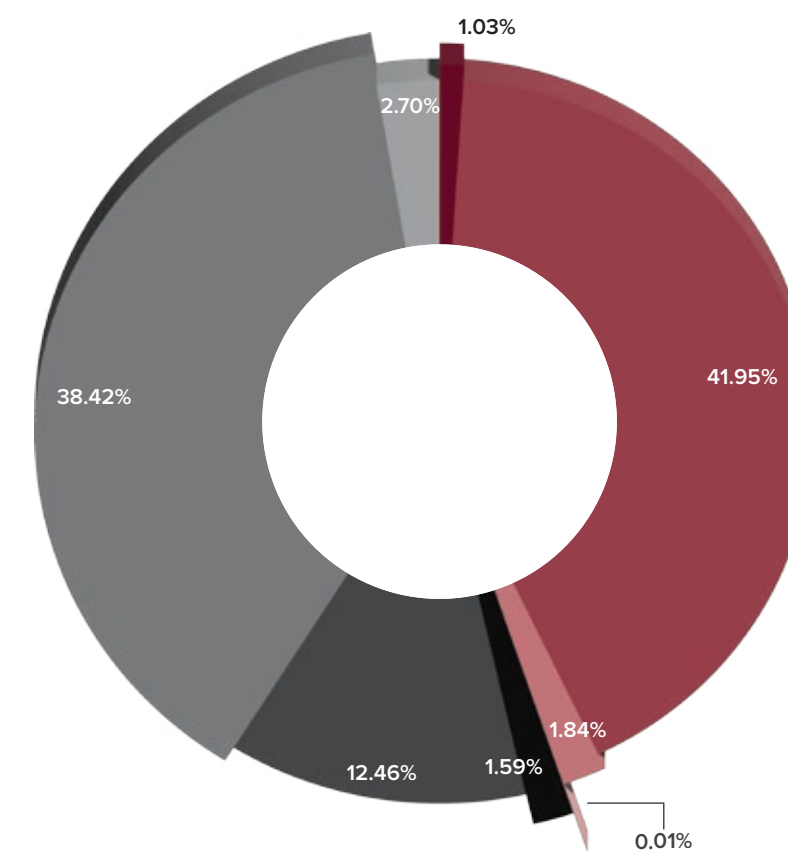

NUMBER OF DONATIONS

- TRUSTEES
- INDIVIDUALS
- FOUNDATIONS
- BEQUESTS
- BUSINESS
- FACULTY AND STAFF
- ALUMNI
- PRIVATE GROUPS