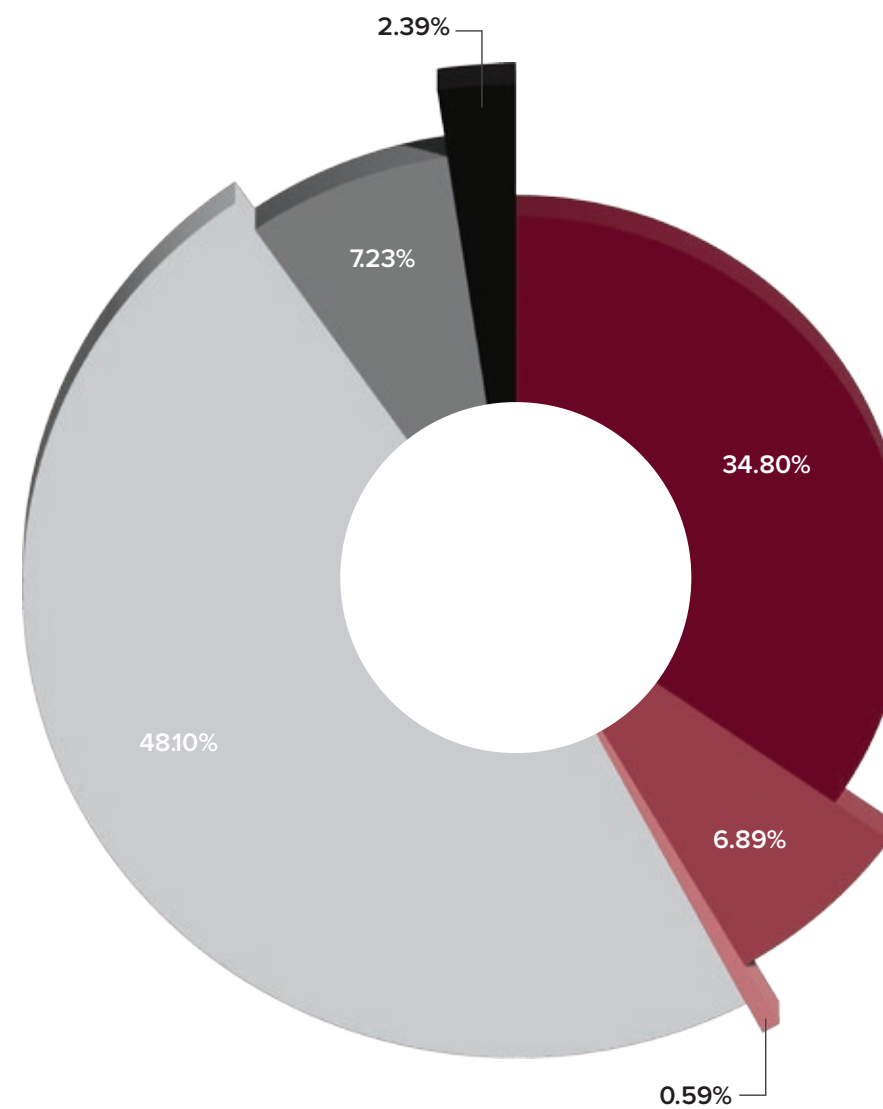

EXPENSES

- EDUCATIONAL SERVICES
- MANAGEMENT AND GENERAL
- DEVELOPMENT AND PUBLIC RELATIONS
- HEALTH SERVICES
- EXCHANGE LOSSES
- AUXILIARY ENTERPRISES